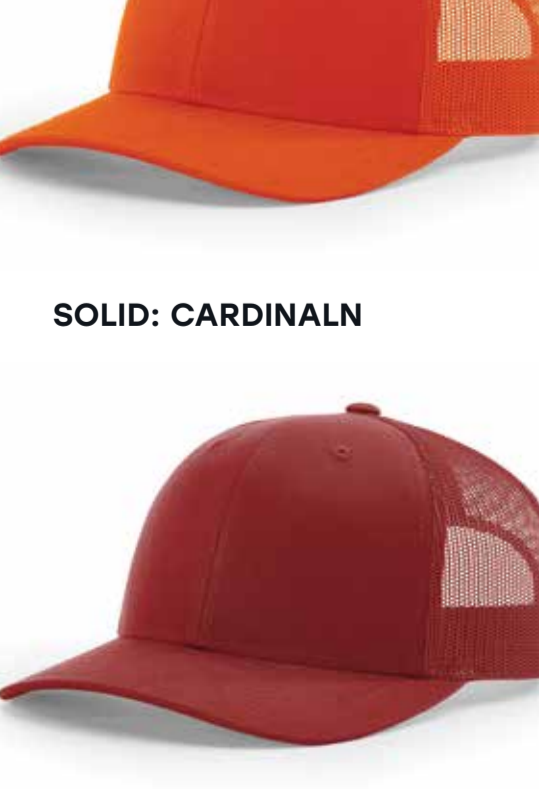

Shape: Mid-Pro
Fabric: Cotton-Poly/Nylon Mesh
Visor: Precurved
Sweatband: Cotton

SPLIT: BISCUIT/TRUE BLUE

SPLIT: BLACK/YELLOW

SPLIT: DARK GREEN/YELLOW

SPLIT: HEATHER GREY/LIGHT GREY

SPLIT: BLACK/WHITE

SPLIT: HEATHER GREY/WHITE

SPLIT: DARK GREEN/WHITE

SPLIT: KELLY/BLACK

SPLIT: KELLY/WHITE

SPLIT: KHAKI/COFFEE

SPLIT: KHAKI/BURGUNDY

SPLIT: KHAKI/WHITE

SPLIT: NAVY/CHARCOAL

SPLIT: NAVY/ORANGE

SPLIT: NAVY/RED

SPLIT: ORANGE/WHITE

SPLIT: ORANGE/BLACK

SPLIT: ROYAL/BLACK

SPLIT: ROYAL/WHITE

SPLIT: ROYAL/RED

SPLIT: HEATHER GREY/DARK GREEN

SPLIT: HEATHER GREY/NAVY